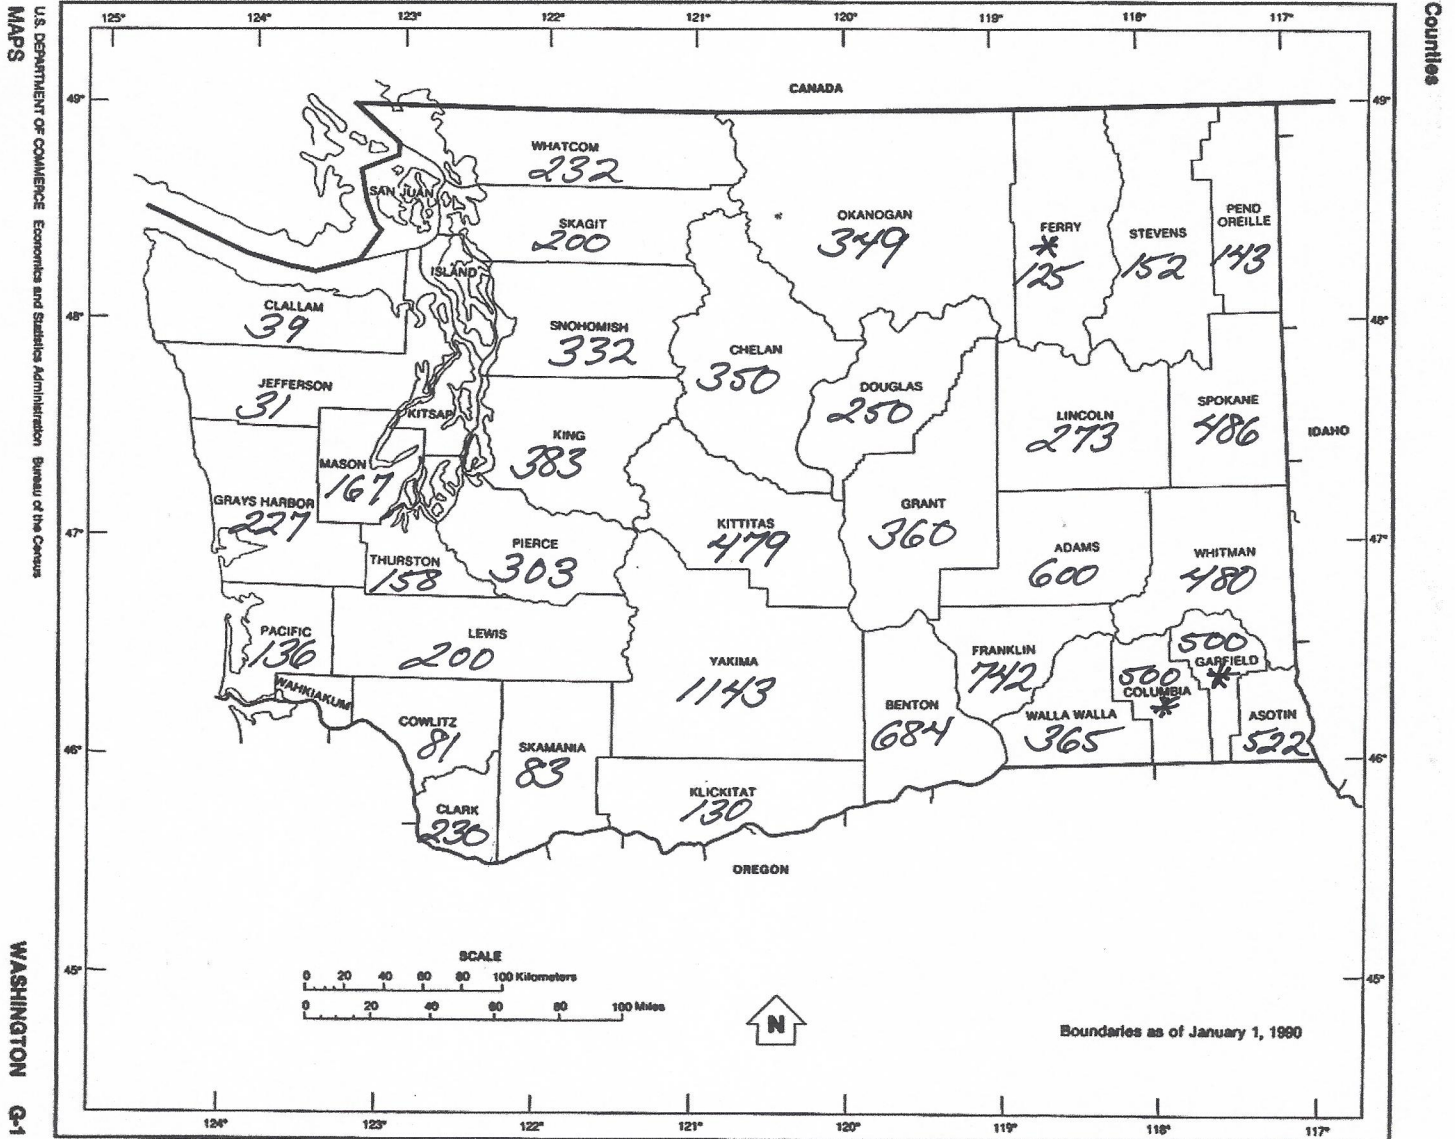

**COVID-19 DEATHS PER MILLION RESIDENTS BY COUNTIES IN WASHINGTON STATE  
CURRENT AS OF NOVEMBER 28, 2020**

**CURRENT WASHINGTON STATE DEATHS TO DATE = 2,723; AND DPMs TO DATE = 358**

**DEATH TOTALS AND STATE DPM CALCULATION VIA WORLDMETERS.INFO  
COUNTY DPM CALCULATIONS BY MARK WARNS ©2020**

**DPM TOTALS FOR THE THREE COUNTIES OBSCURED BY THE MAP:**

- SAN JUAN COUNTY = 0
- ISLAND COUNTY = 140
- KITSAP COUNTY = 110
- WAHKIACUM COUNTY = 0

**COLUMBIA, GARFIELD, AND FERRY COUNTIES HAVE EACH HAD FROM ONE TO TWO CV-19 DEATHS TO DATE, BUT DUE TO THEIR VERY SMALL POPULATIONS, THEIR DPMs ARE ELEVATED.**